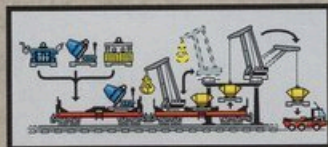

B. Keep your trains clean - send them through the train wash!

When the train car rolls through, the washers spin to give a good scrub. Plus, you can remove the track piece to send your cars and trucks through too!

Ages 7-12. 183 pieces.

#4553 Train Wash $29.99

Customize your flatbed cars. You can even load the crane onto the train!